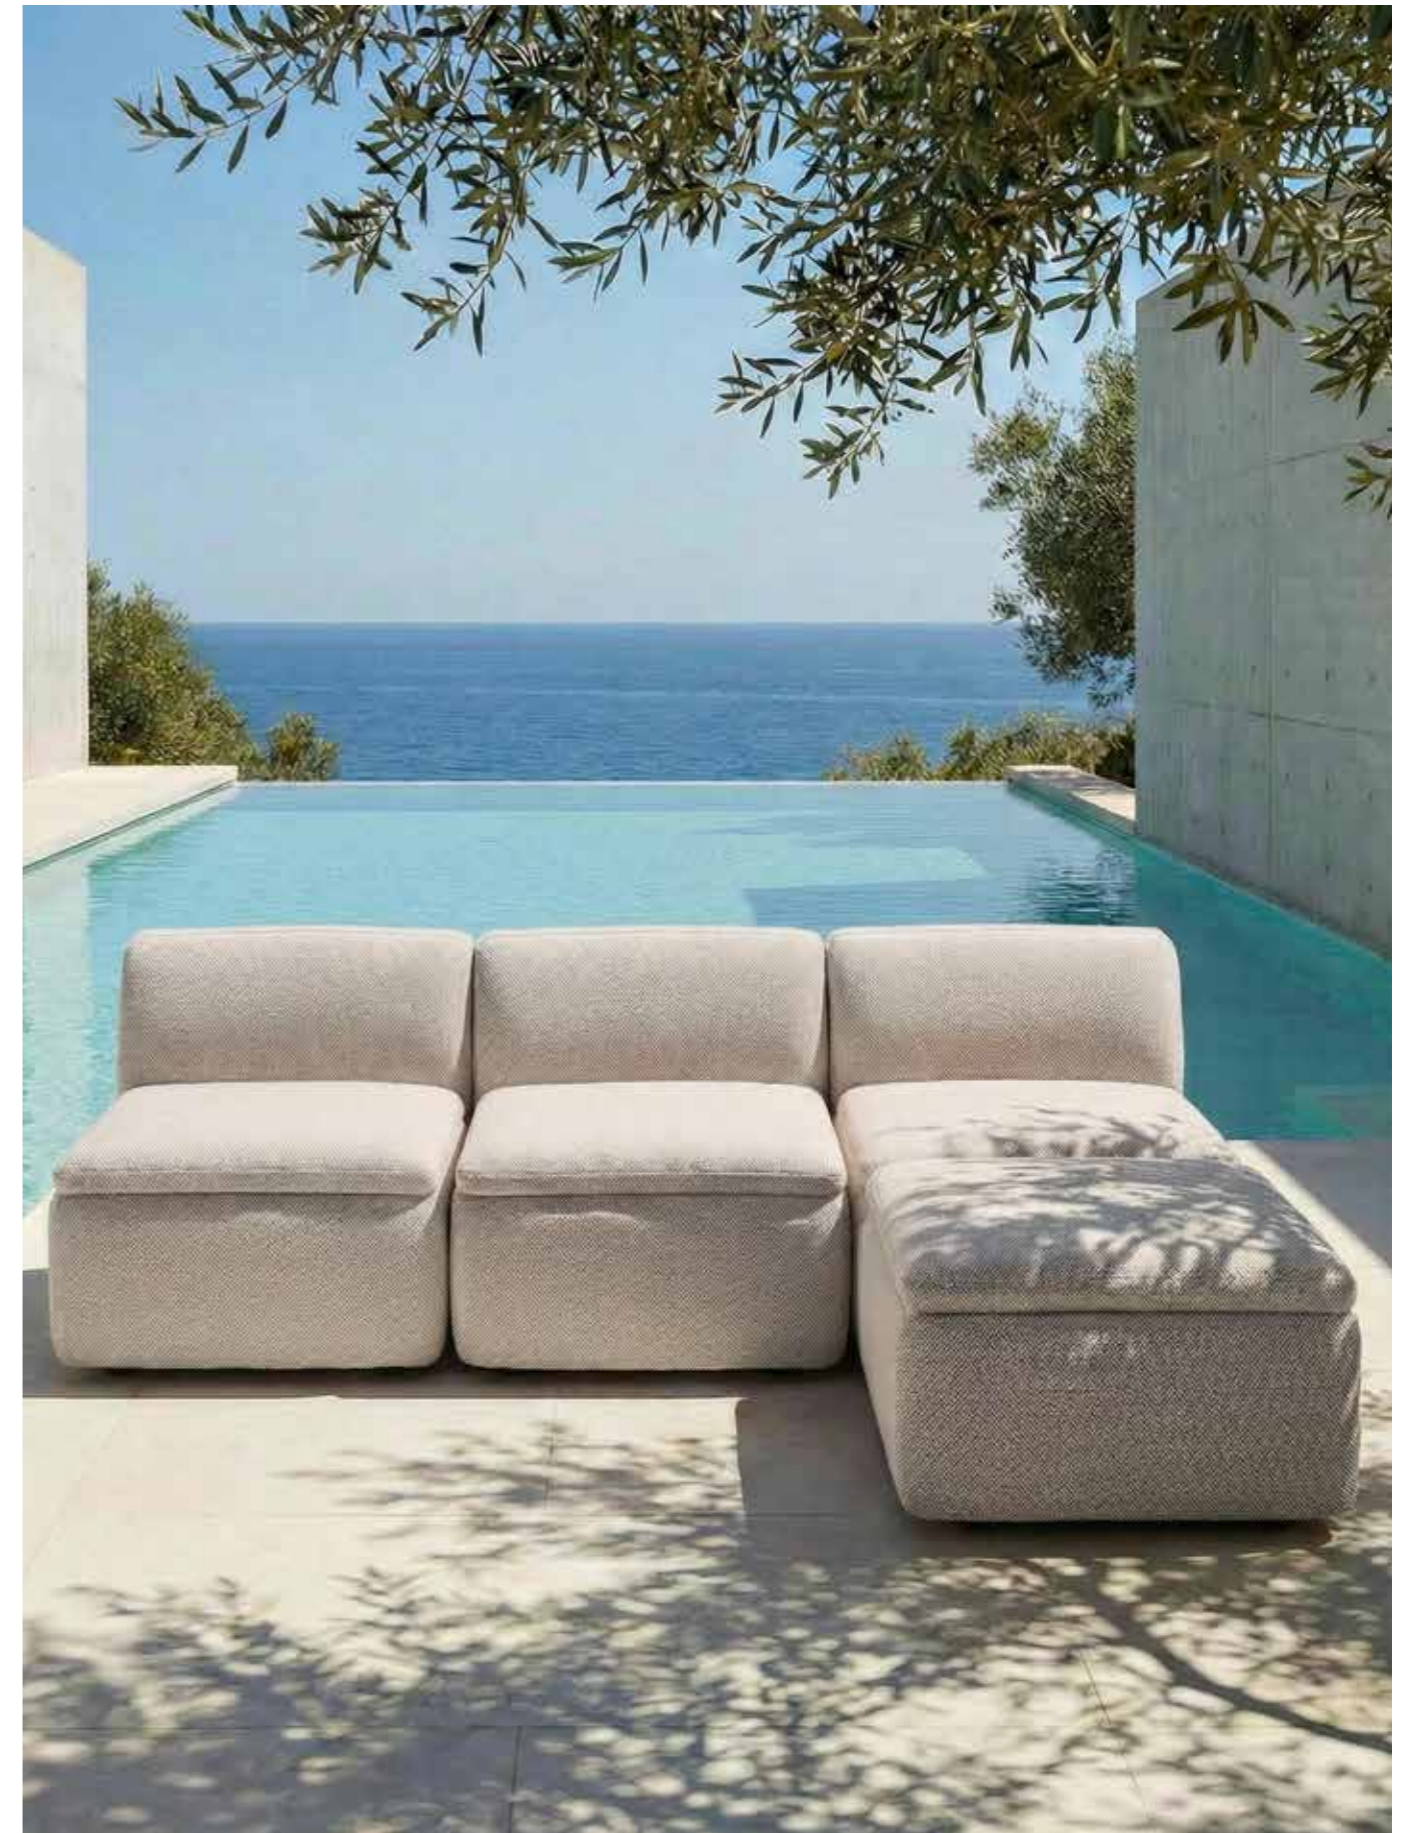

**GROVA Unit Overview |
Modul Übersicht**

M1

62363/62365/62367 Unit | Modul 1:
Single Seater Unit | 1-Sitzer Modul
Dimensions H 65 cm, B 70 cm, T 88 cm

M2

62364/64366/62368 Unit | Modul 2:
Pouf Unit | Hocker Modul
Dimensions H 38 cm, B 70 cm, T 70 cm

**Combinations and space requirements |
Kombinationsmöglichkeiten und Platzbedarf**

Combination | Beispiel A

2 x 62363/62365/62367 M 1:
Single Seater Unit | 1-Sitzer Modul

1 x 62378 Connector Set | Möbelverbinder
2 x 62369 Floor Plate | Bodenplatte

Combination | Beispiel B

3 x 62363/62365/62367 M 1:
Single Seater Unit | 1-Sitzer Modul

2 x 62378 Connector Set | Möbelverbinder
3 x 62369 Floor Plate | Bodenplatte

Combination | Beispiel C

3 x 62363/62365/62367 M 1:
Single Seater Unit | 1-Sitzer Modul

1 x 62364/64366/62368 M 2:
Pouf Unit | Hocker Modul

3 x 62378 Connector Set | Möbelverbinder
3 x 62369 Floor Plate | Bodenplatte
1 x 62370 Floor Plate | Bodenplatte

Combination | Beispiel D

3 x 62363/62365/62367 M 1:
Single Seater Unit | 1-Sitzer Modul

1 x 62364/64366/62368 M 2:
Pouf Unit | Hocker Modul

3 x 62378 Connector Set | Möbelverbinder
3 x 62369 Floor Plate | Bodenplatte
1 x 62370 Floor Plate | Bodenplatte

Combination | Beispiel E

5 x 62363/62365/62367 M 1:
Single Seater Unit | 1-Sitzer Modul

2 x 62364/64366/62368 M 2:
Pouf Unit | Hocker Modul

6 x 62378 Connector Set | Möbelverbinder
5 x 62369 Floor Plate | Bodenplatte
2 x 62370 Floor Plate | Bodenplatte