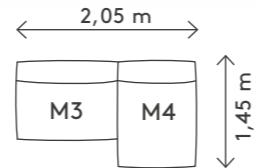

Combination | Beispiel C

1 x 62244/62251 M 3:
Double Seater Unit | 2-Sitzer Modul

1 x 62243/62250 M 4:
Ottoman Unit | Chaiselongue Modul

1 x 62106 Connector Set | Möbelverbinder
1 x 62109 Floor Plate | Bodenplatte
1 x 62110 Floor Plate | Bodenplatte